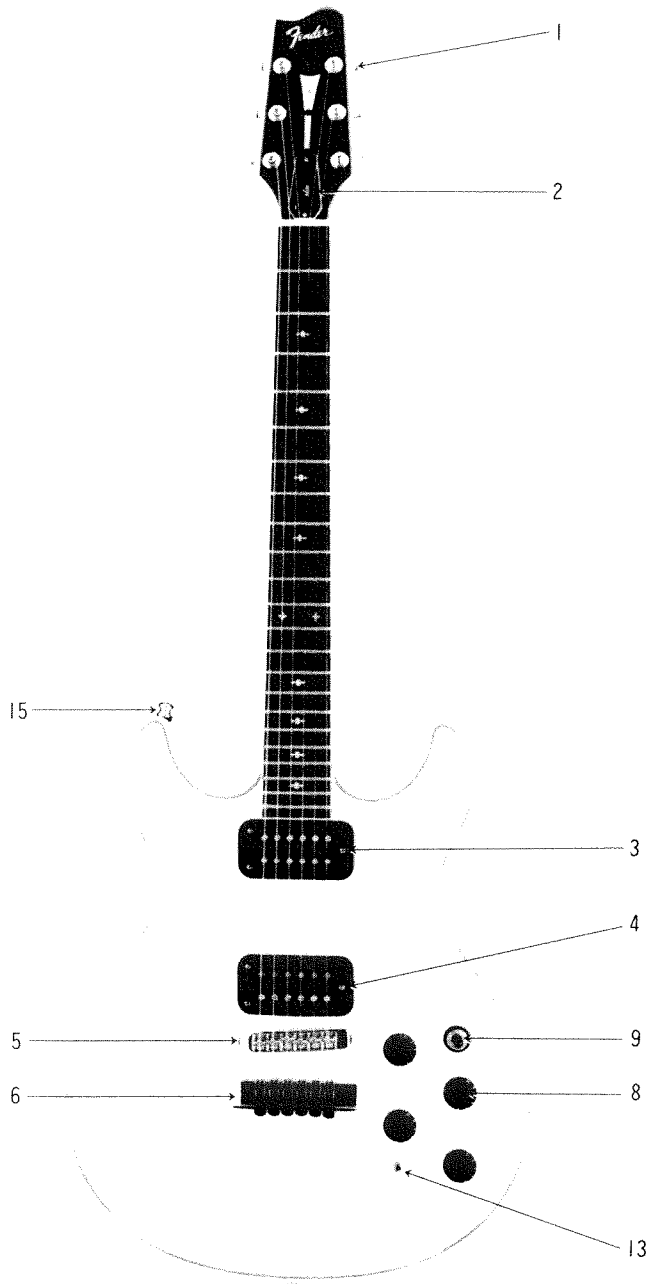

FENDER MASTERSERIES ESPRIT. FLAME ELITE 273020, 274020

PARTS LIST

Ref	Part Number	Description
1	024888	TUNING KEY, CHROME, RIGHT-HAND, LARGE PEARL BUTTON
1	024889	TUNING KEY, CHROME, LEFT-HAND, LARGE PEARL BUTTON
*2	264319	NUT, TRUSS ROD ADJUSTMENT
2	264326	COVER, TRUSS ROD
2	264334	SCREW, TRUSS ROD COVER MOUNTING
3	024902	PICK UP, NECK W/CHROME POLE PIECES
3	024904	PICK UP TRIM RING, NECK
4	024899	PICK UP, BRIDGE W/CHROME POLE PIECES
4	024905	PICK UP TRIM RING, BRIDGE
5	024890	BRIDGE ASSY, MASTER SERIES, ELITE-CHROME
6	024897	TAILPIECE ASSY, ELITE-CHROME W/FINE TUNING
*7	264341	CONTROL, VOLUME 1 MEG A
*7	264342	CONTROL, TONE 1 MEG A/250 KA CONCENTRIC
8	264767	KNOB, VOLUME & TONE, ELITE-BLACK
9	264338	SELECTOR SWITCH, W/NUT & WASHER, DM-60
9	264348	KNOB, SELECTOR SWITCH
9	264349	O-RING, SELECTOR SWITCH MONTING
*10	264771	PANEL JACK, W/NUT & WASHER
*11	264934	CAPACITOR MIR 223
*12	264796	RESISTOR 82K
*12	264799	RESISTOR 4.7M
13	264789	COILTAP SWITCH, MINI HTN02
*14	264345	BACK PLATE, BODY
*14	264350	SCREW, BACK PLATE MOUNTING
15	021453	STRAP BUTTON, ELITE/STD, CHROME
*15	021775	STRAP LOCK, ELITE/STD, CHROME
*16	264662	PIPE WRENCH, TRUSSROD ADJ, 8$\frac{3}{16}$"

* NOT REFERENCED